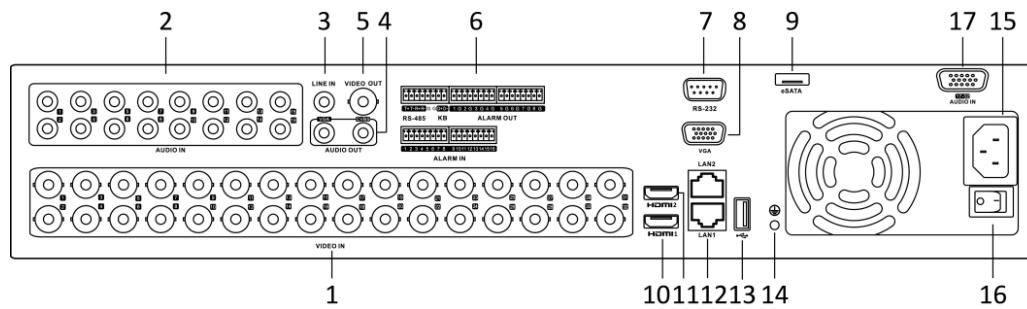

Physical Interfaces

NOTE The rear panel of DS-8124HQHI-K8 provides 24 video input interfaces.

Index	Description	Index	Description
1	VIDEO IN	10	HDMI1 Interface
2	AUDIO IN, RCA Connector	11	HDMI2 Interface
3	LINE IN	12	LAN Network Interface
4	CVBS AUDIO OUT and VGA AUDIO OUT	13	USB Interface
5	VIDEO OUT	14	GND
6	RS-485 Serial Interface, Keyboard Interface, ALARM IN and ALARM OUT	15	100 to 240 VAC Power Input
7	RS-232 Serial Interface	16	Power Switch
8	VGA Interface	17	AUDIO IN
9	eSATA Interface		

Distributed by

Available Models

DS-8124HQHI-K8, DS-8132HQHI-K8

Headquarters

No.555 Qianmo Road, Binjiang District,
Hangzhou 310051, China
T +86-571-8807-5998
overseasbusiness@hikvision.com

Hikvision USA
T +1-909-895-0400
sales.usa@hikvision.com

Hikvision Australia
T +61-2-8599-4233
salesau@hikvision.com

Hikvision India
T +91-22-28469900
sales@pramahikvision.com

Hikvision Canada
T +1-866-200-6690
sales.canada@hikvision.com

Hikvision Thailand
T +662-275-9949
sales.thailand@hikvision.com

Hikvision Europe
T +31-23-5542770
sales.eu@hikvision.com

Hikvision Italy
T +39-0438-6902
info.it@hikvision.com

Hikvision Brazil
T +55 11 3318-0050
Latam.support@hikvision.com

Hikvision Turkey
T +90 (216)521 7070- 7074
sales.tr@hikvision.com

Hikvision Malaysia
T +601-7652-2413
sales.my@hikvision.com

Hikvision UK & Ireland
T +01628-902140
sales.uk@hikvision.com

Hikvision South Africa
Tel: +27 (10) 0351172
sale.africa@hikvision.com

Hikvision France
T +33(0)1-85-330-450
info.fr@hikvision.com

Hikvision Kazakhstan
T +7-727-9730667
nikia.panfilov@hikvision.ru

Hikvision Vietnam
T +84-974270888
sales.vt@hikvision.com

Hikvision UAE
T +971-4-4432090
salesme@hikvision.com

Hikvision Singapore
T +65-6684-4718
sg@hikvision.com

Hikvision Spain
T +34-91-737-16-55
info.es@hikvision.com

Hikvision Tashkent
T +99-87-1238-9438
uzb@hikvision.ru

Hikvision Hong Kong
T +852-2151-1761
info.hk@hikvision.com

Hikvision Russia
T +7-495-669-67-99
saleru@hikvision.com

Hikvision Korea
T +82-(0)31-731-8817
sales.korea@hikvision.com

Hikvision Poland
T +48-22-460-01-50
info.pl@hikvision.com

Hikvision Indonesia
T +62-21-2933759
Sales.Indonesia@hikvision.com

Hikvision Colombia
sales.colombia@hikvision.com